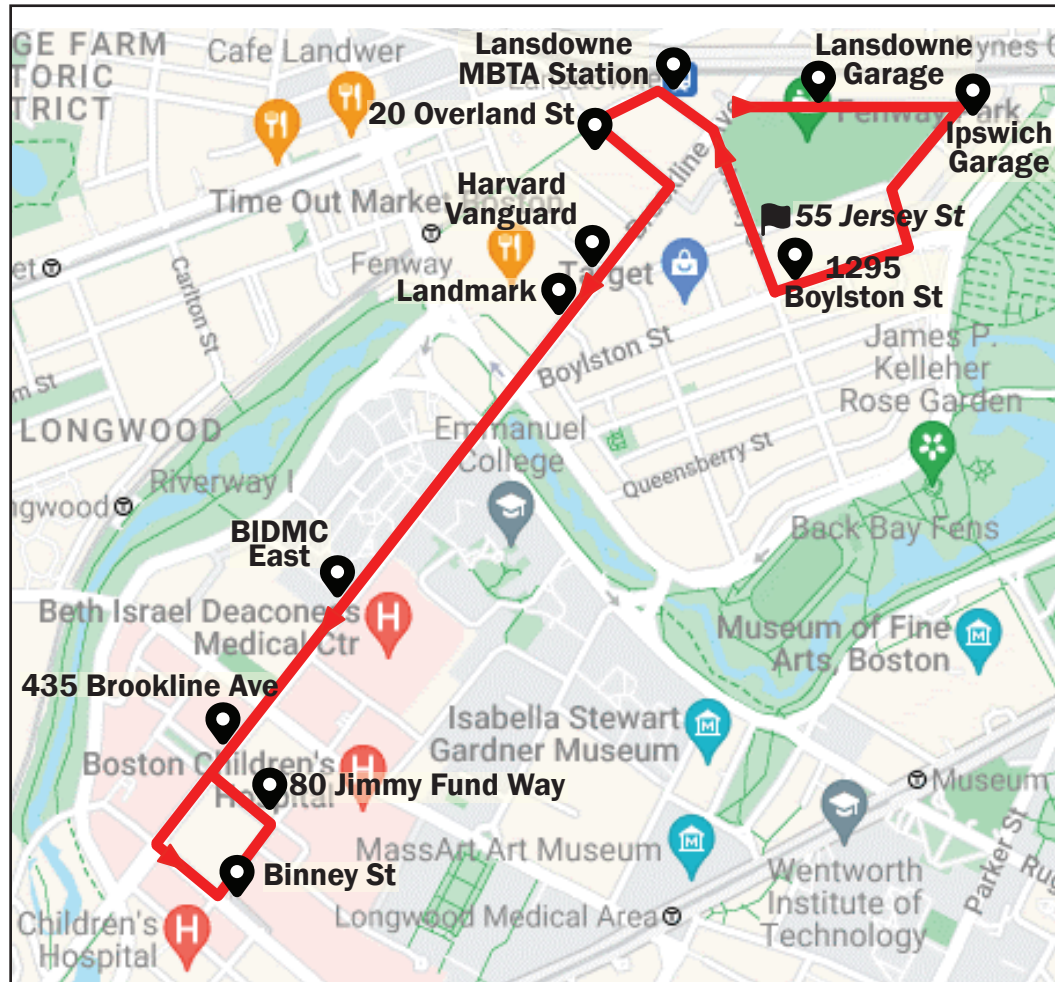

Fenway AM

Download the [TransLoc app](#) to track buses live and receive up-to-date travel info

Lansdowne Garage	Ipswich Garage	Fenway Garage	1295 Boylston	55 Jersey ▲	Lansdowne MBTA Station	20 Overland St.	109 Brookline Ave.	Harvard Vanguard	Landmark Building (Southbound)	BIDMC East Campus (Southbound)	435 Brookline Ave.	Binney St.	80 Jimmy Fund Way
Inbound AM													
5:05 AM	Travel Time to LMA Approx. 15-20 Minutes												5:22 AM
5:30 AM	Travel Time to LMA Approx. 15-20 Minutes												5:47 AM
From 5:30-9:30 AM Buses will depart every 6 minutes													
9:40 AM	Travel Time to LMA Approx. 15-20 Minutes												9:57 AM
9:50 AM	Travel Time to LMA Approx. 15-20 Minutes												10:07 AM
10:00 AM	Travel Time to LMA Approx. 15-20 Minutes												10:17 AM

Fenway AM

Download the TransLoc app
to track buses live and
receive up-to-date travel info

Flag stop

375 Longwood Avenue Boston, MA 617.632.2310 www.longwoodcollective.org