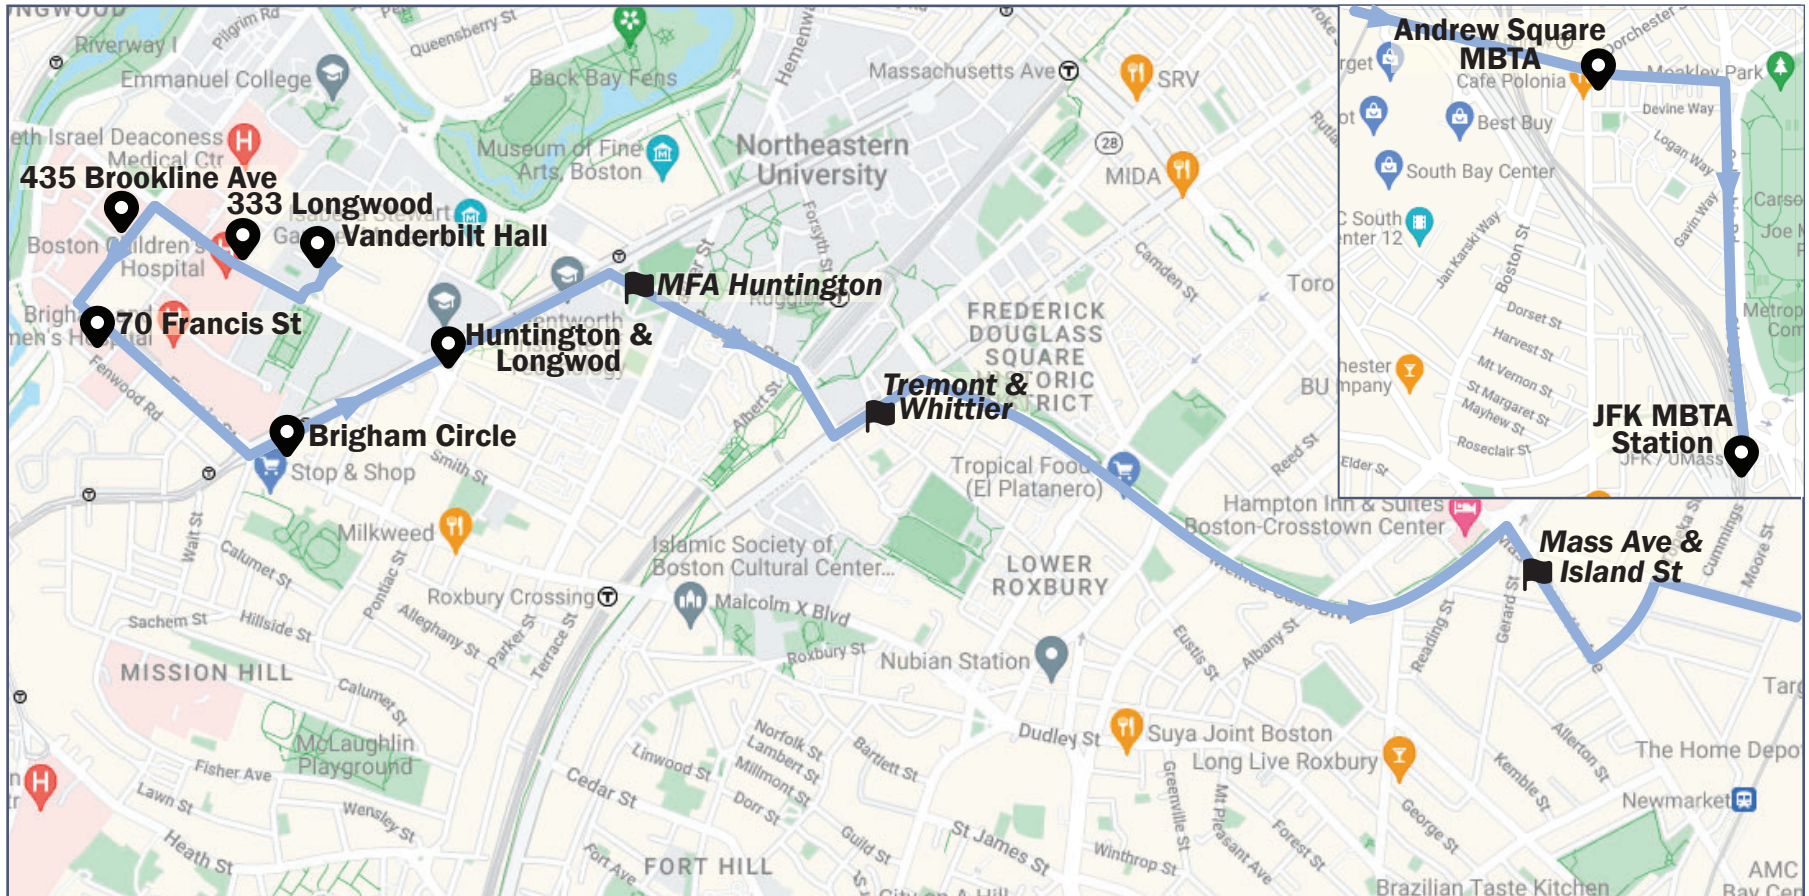

JFK PM

Download the TransLoc app to track buses live and receive up-to-date travel info

375 Longwood Avenue Boston, MA 617.632.2310 www.longwoodcollective.org