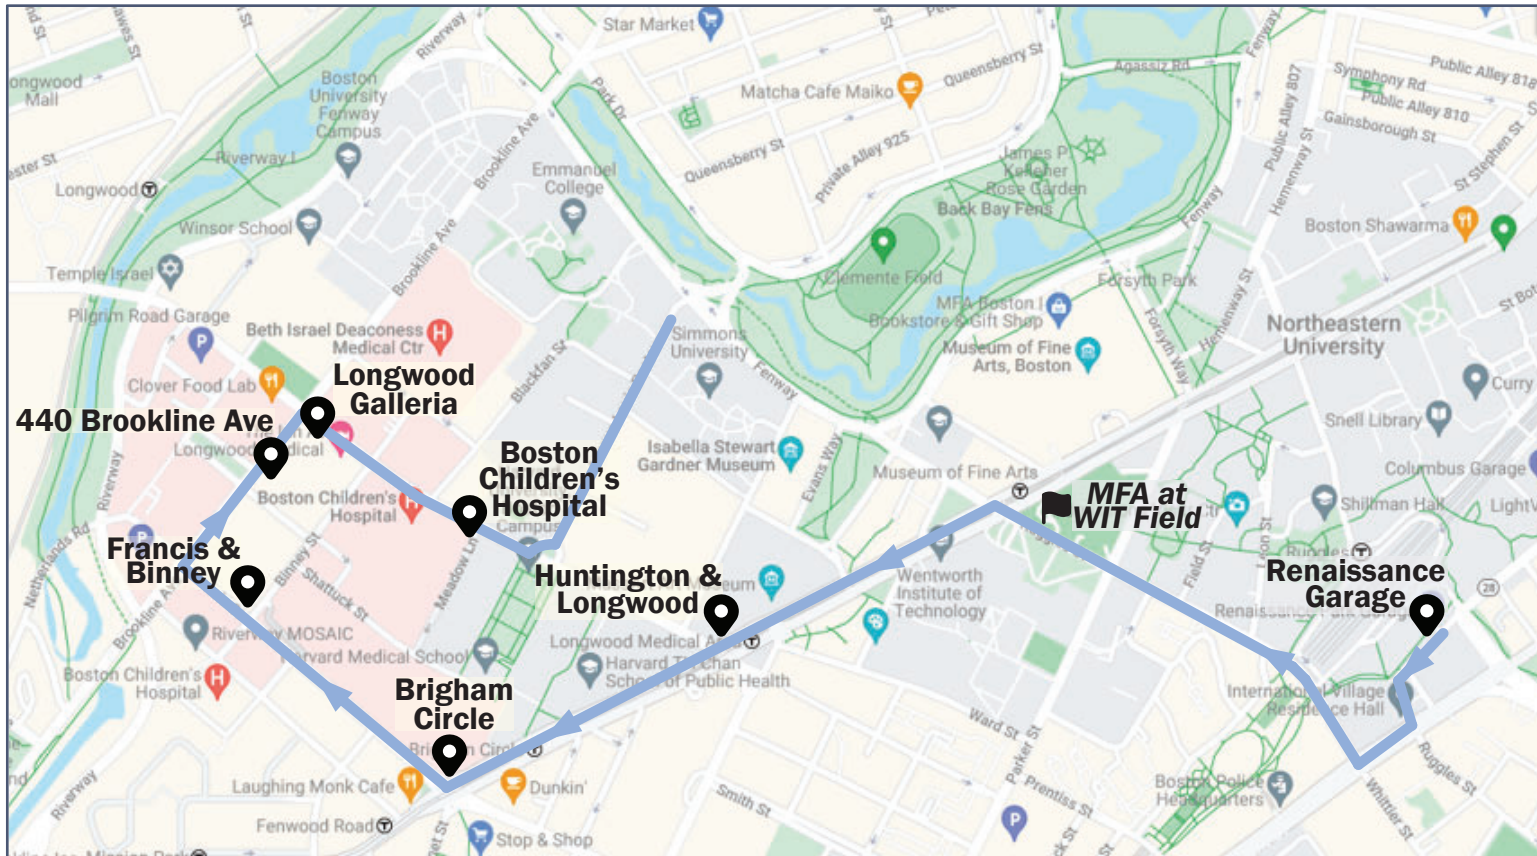

Renaissance AM

Download the [TransLoc app](#) to track buses live and receive up-to-date travel info

Renaissance Garage	MFA at WIT Field	Huntington & Longwood (Southbound)	Brigham Circle (Southbound)	Francis & Binney	440 Brookline	Longwood Galleria	Boston Children's Hospital
Inbound AM							
5:25 AM	Travel Time to LMA Approx. 10-13 Minutes					5:38 AM	
5:30 AM	Travel Time to LMA Approx. 10-13 Minutes					5:43 AM	
5:40 AM	Travel Time to LMA Approx. 10-13 Minutes					5:53 AM	
5:45 AM	Travel Time to LMA Approx. 10-13 Minutes					5:58 AM	
5:55 AM	Travel Time to LMA Approx. 10-13 Minutes					6:08 AM	
6:00 AM	Travel Time to LMA Approx. 10-13 Minutes					6:13 AM	
From 6:00-7:30AM Buses will depart every 10 minutes							
7:45 AM	Travel Time to LMA Approx. 10-13 Minutes					7:58 AM	
From 7:45-9:30AM Buses will depart every 15 minutes							
10:00 AM	Travel Time to LMA Approx. 10-13 Minutes					10:13 AM	

Renaissance AM

Download the [TransLoc app](#) to track buses live and receive up-to-date travel info

Flag stop

375 Longwood Avenue Boston, MA 617.632.2310 www.longwoodcollective.org